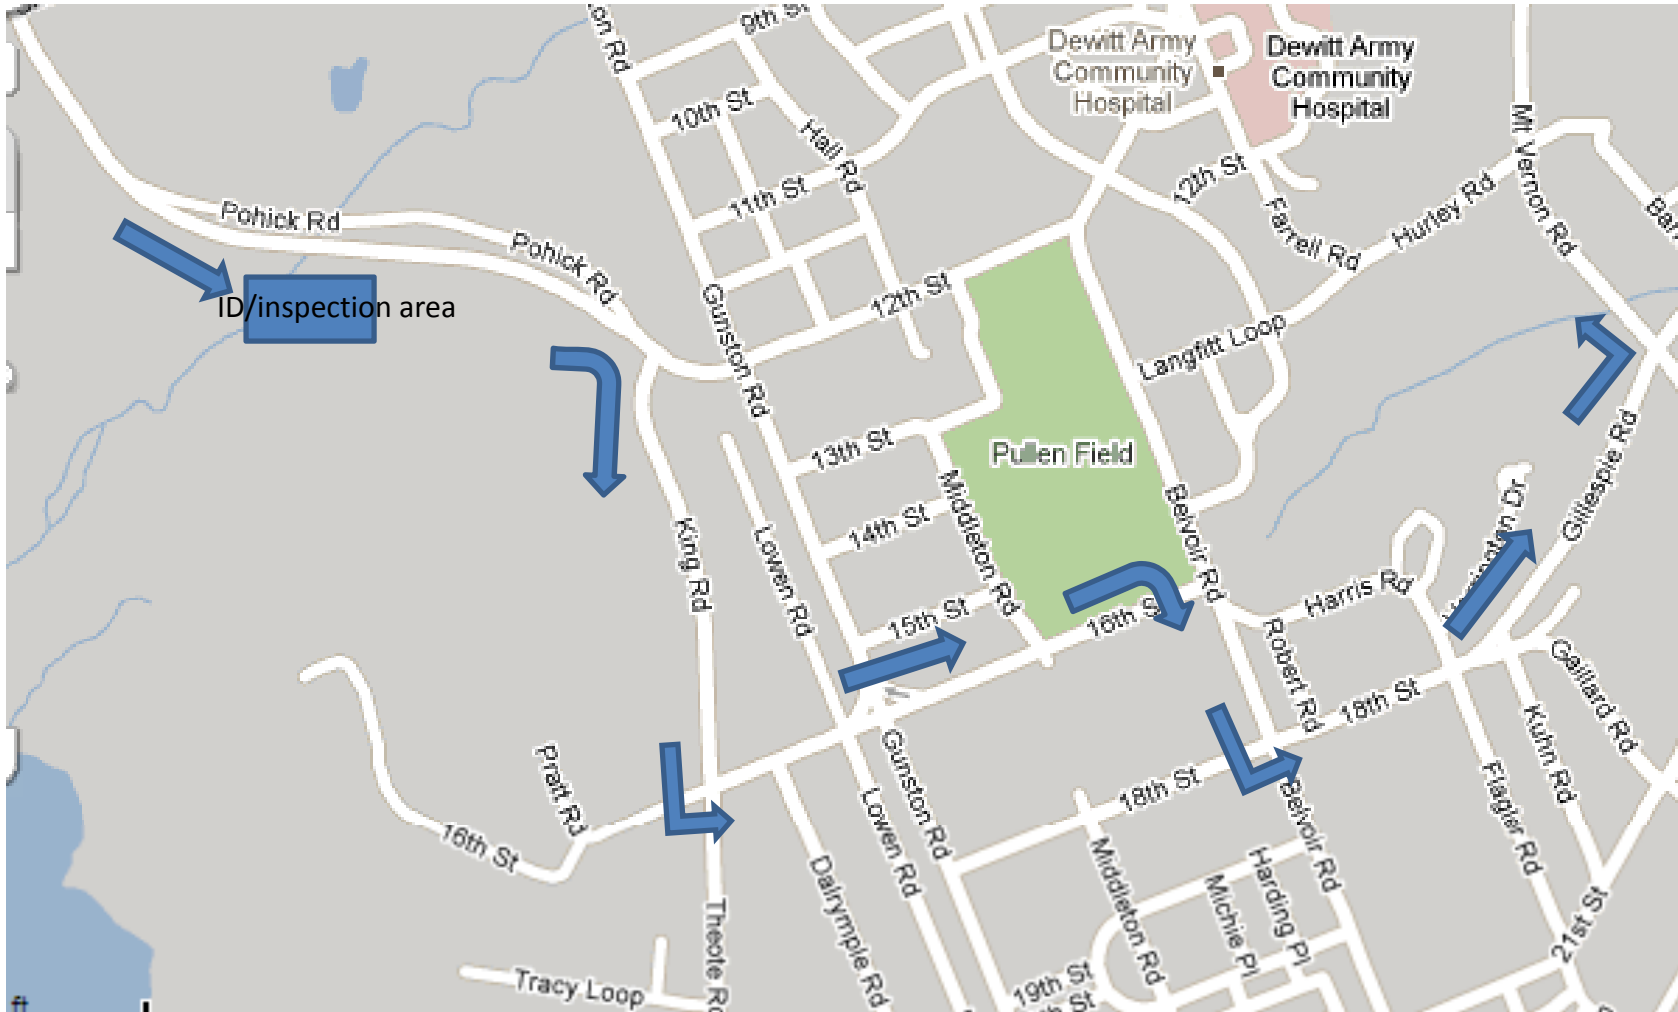

Route 1- Tully Gate

Mt Vernon Hywy-Walker Gate

- Turn into Tulley Gate entrance (Pohick Road)
- Enter coned area and show ID, insurance to guard
- Proceed through gate area
- At first light, make a RIGHT onto King Road
- At first Left- turn Left onto 16th street
- At second light (it is a flashing light), take a Right onto Belvoir Road
- Take the next Left onto 18th Street , stay Left on this street
- At bottom of hill stop sign take a Left onto Mount Vernon Road
- After you cross the bridge, take a Right onto Hudson Road (you will see Walker Gate straight ahead)
- Turn immediately Right into marina
- **you can leave the base by Walker Gate**